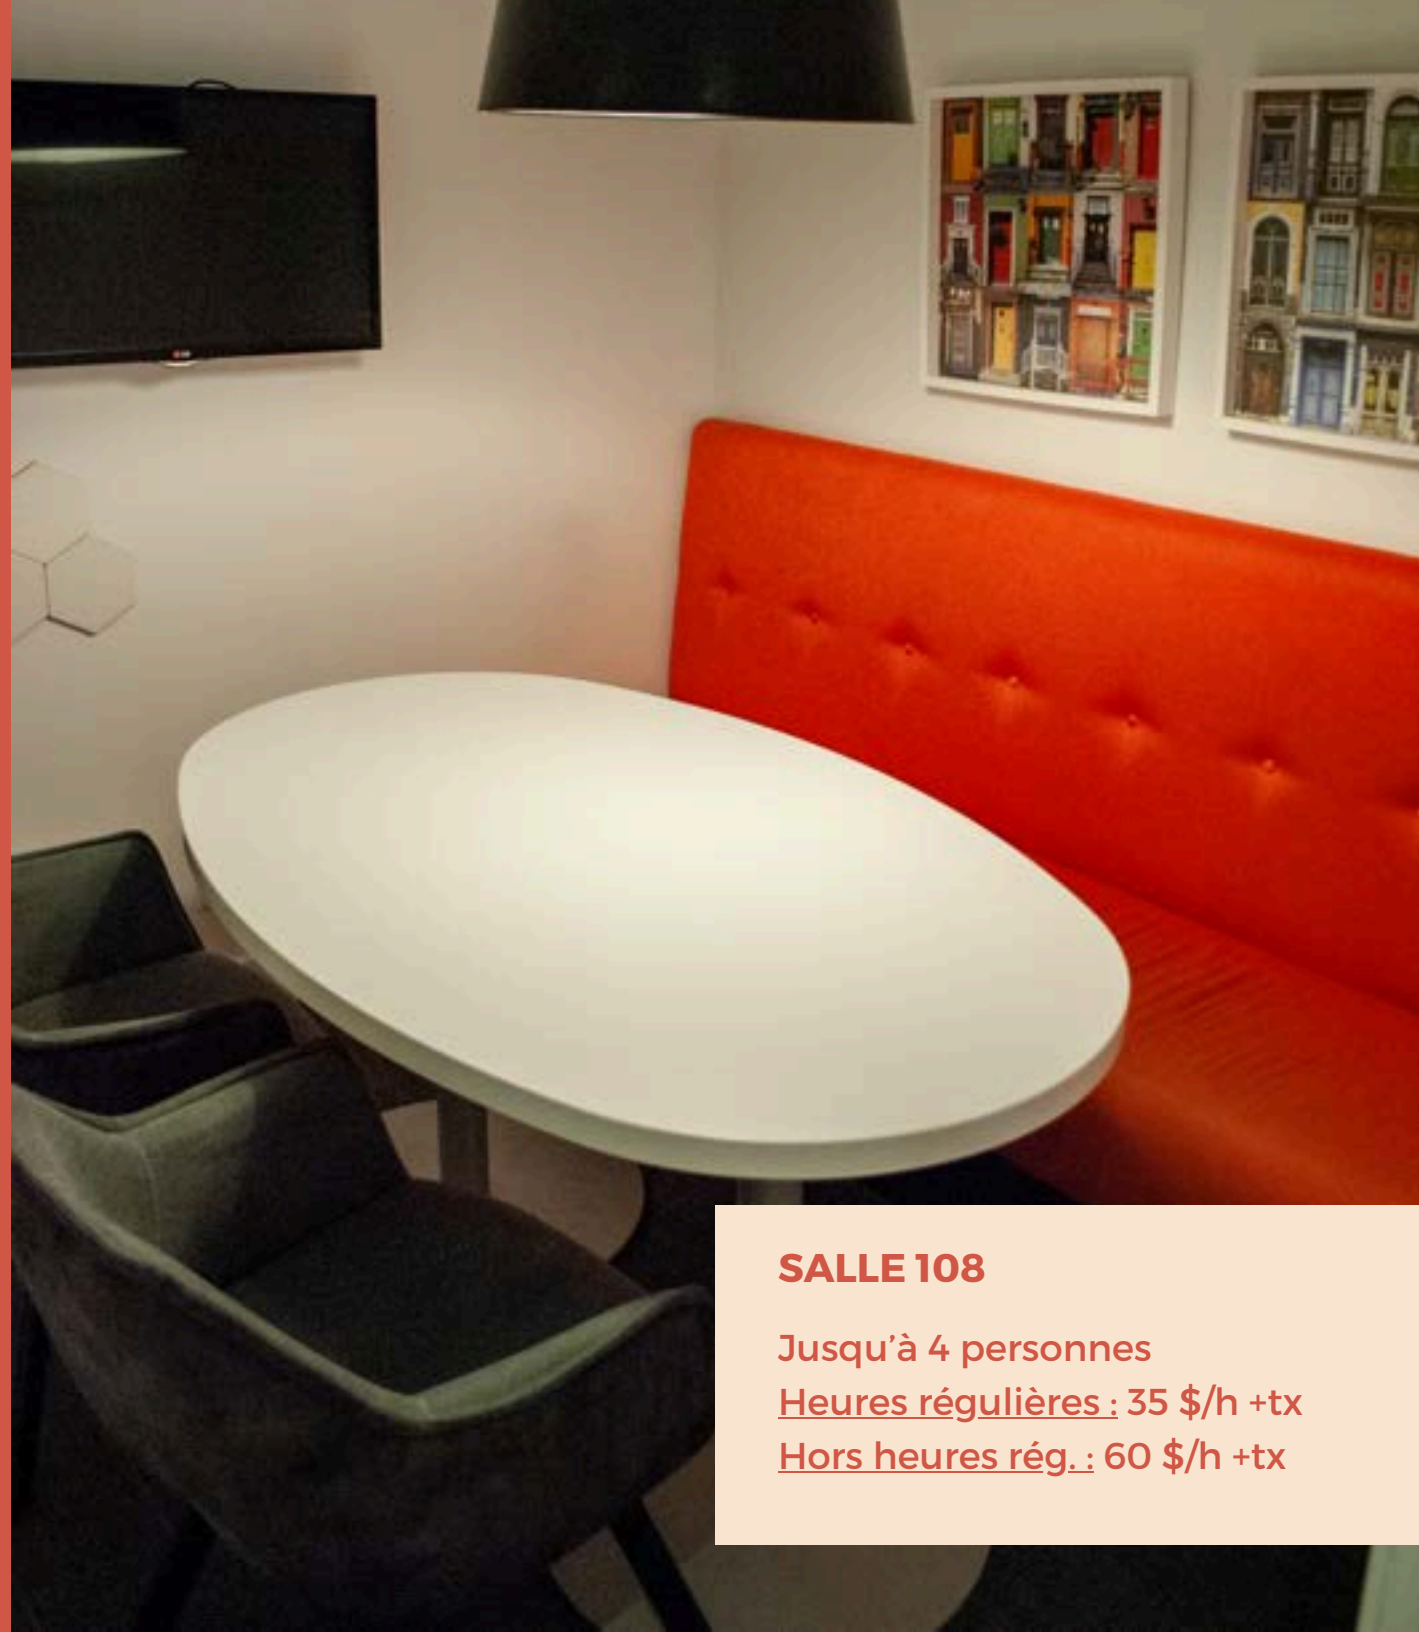

SALLES DE CONFÉRENCE

Nos salles de conférence à la personnalité unique sont parfaites pour vos événements plus intimes. Conçues pour vos réunions d'équipes ou vos formations, elles sont toutes équipées d'un grand écran avec branchement HDMI pour projeter vos présentations. Le wifi est également disponible dans toutes nos salles.

Besoin d'une pause? Accédez à notre magnifique terrasse sur le toit ou descendez au Lounge pour décompresser.

Nous pouvons également vous fournir les câbles HDMI, adaptateurs Mac et câbles Ethernet au besoin.

SALLE 108

Jusqu'à 4 personnes

Heures régulières : 35 $/h +tx

Hors heures rég. : 60 $/h +tx